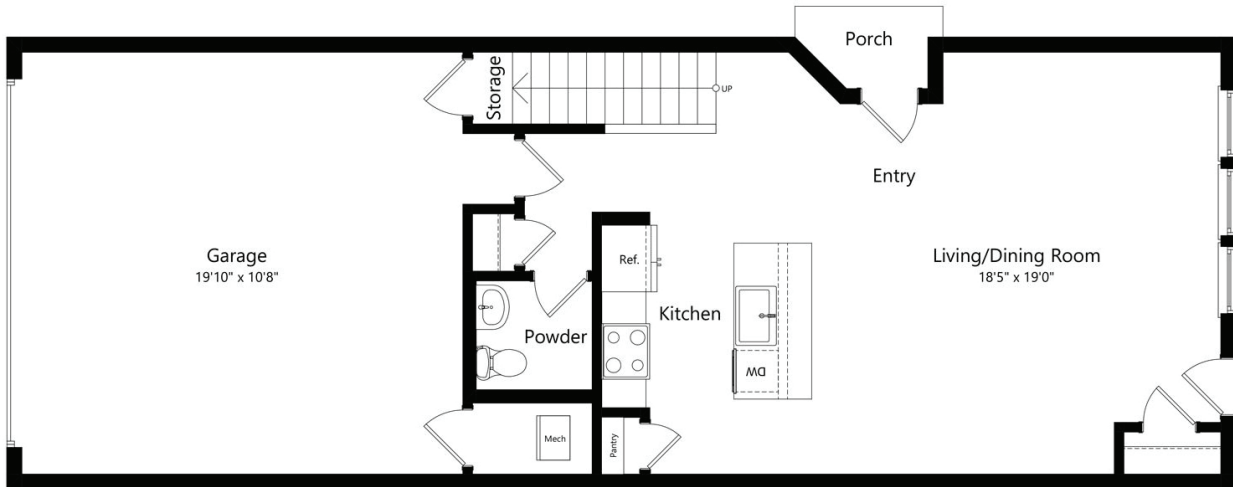

TH-H

3 BED / 2.5 BATH

1658

SQ. FT.

	8350 W Hwy 290 Austin, TX 78736
	www.livesonora.com

Floor plans are artist's rendering. All dimensions are approximate. Actual product and specifications may vary in dimension or detail. Not all features are available in every rental. Please see a representative for details.