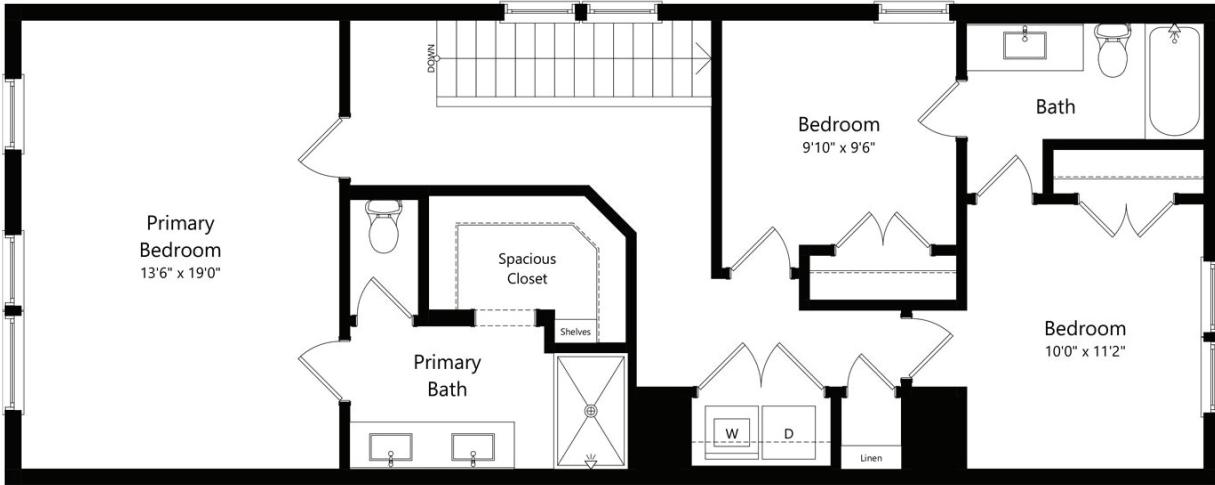

TH-H

3 BED / 2.5 BATH

1658

SQ. FT.

	8350 W Hwy 290 Austin, TX 78736
	www.livesonora.com

Floor plans are artist's rendering. All dimensions are approximate. Actual product and specifications may vary in dimension or detail. Not all features are available in every rental. Please see a representative for details.