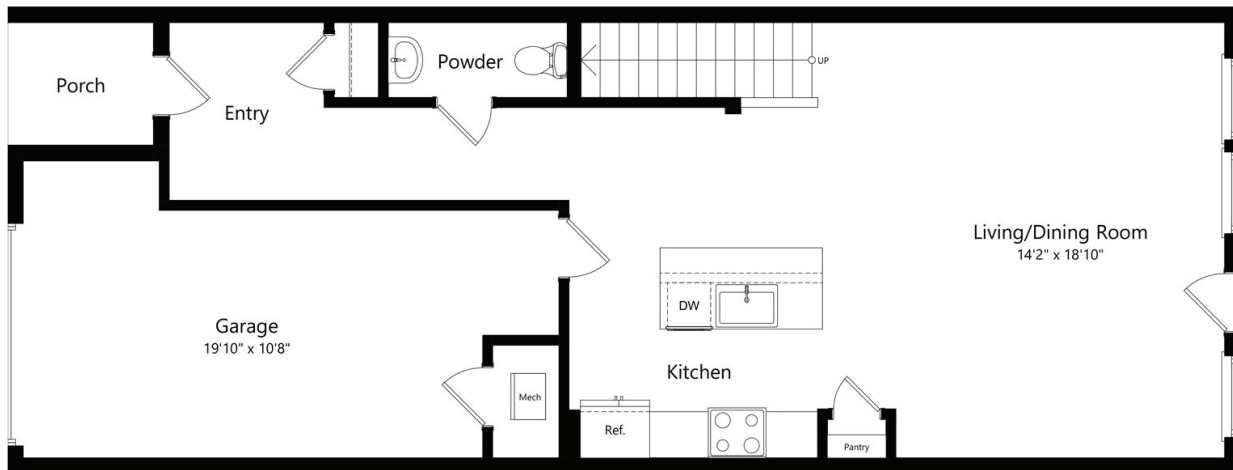

TH-G

2 BED / 2.5 BATH

1584

SQ. FT.

	8350 W Hwy 290 Austin, TX 78736
	www.livesonora.com

Floor plans are artist's rendering. All dimensions are approximate. Actual product and specifications may vary in dimension or detail. Not all features are available in every rental. Please see a representative for details.