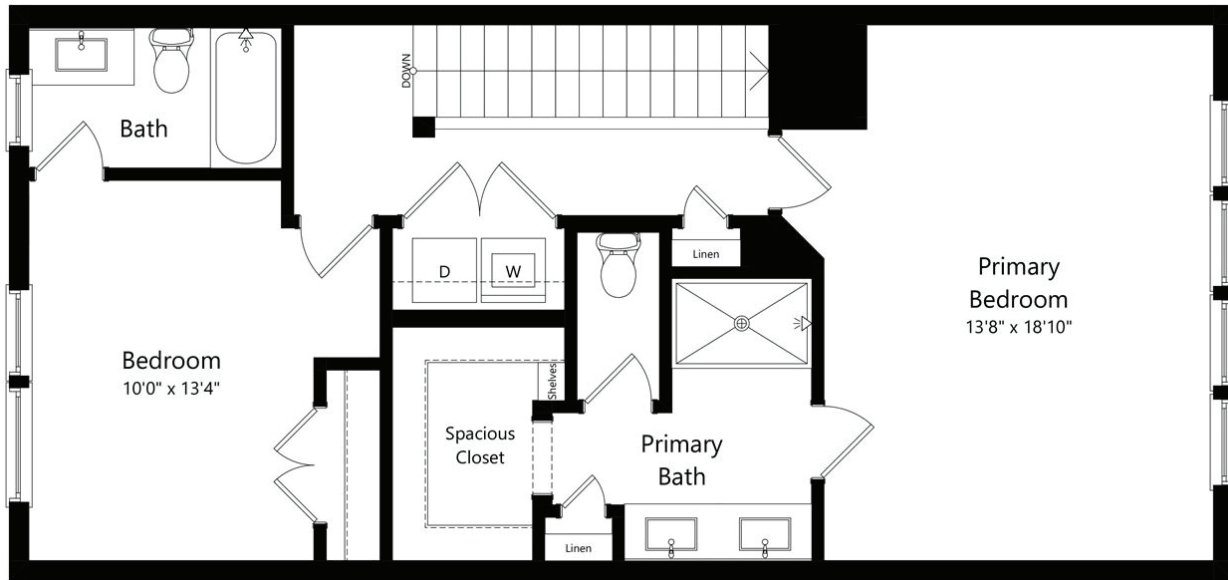

TH-G

2 BED / 2.5 BATH

1584

SQ. FT.

	8350 W Hwy 290 Austin, TX 78736
	www.livesonora.com

Floor plans are artist's rendering. All dimensions are approximate. Actual product and specifications may vary in dimension or detail. Not all features are available in every rental. Please see a representative for details.