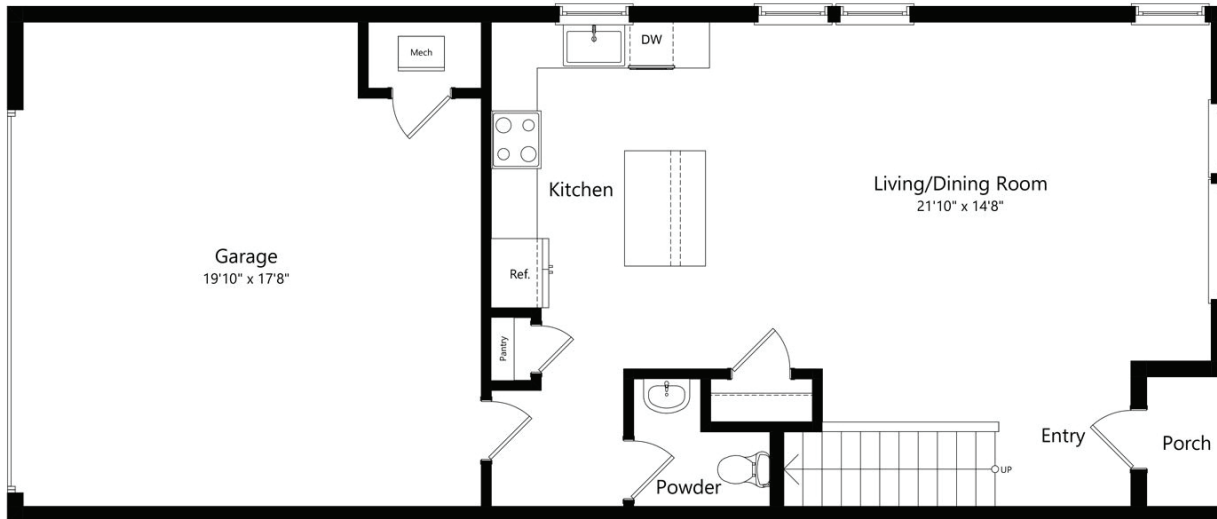

# TH-F

3 BED / 2.5 BATH

# 1643

SQ. FT.

	8350 W Hwy 290   Austin, TX 78736
	<a href="http://www.livesonora.com">www.livesonora.com</a>

Floor plans are artist's rendering. All dimensions are approximate. Actual product and specifications may vary in dimension or detail. Not all features are available in every rental. Please see a representative for details.