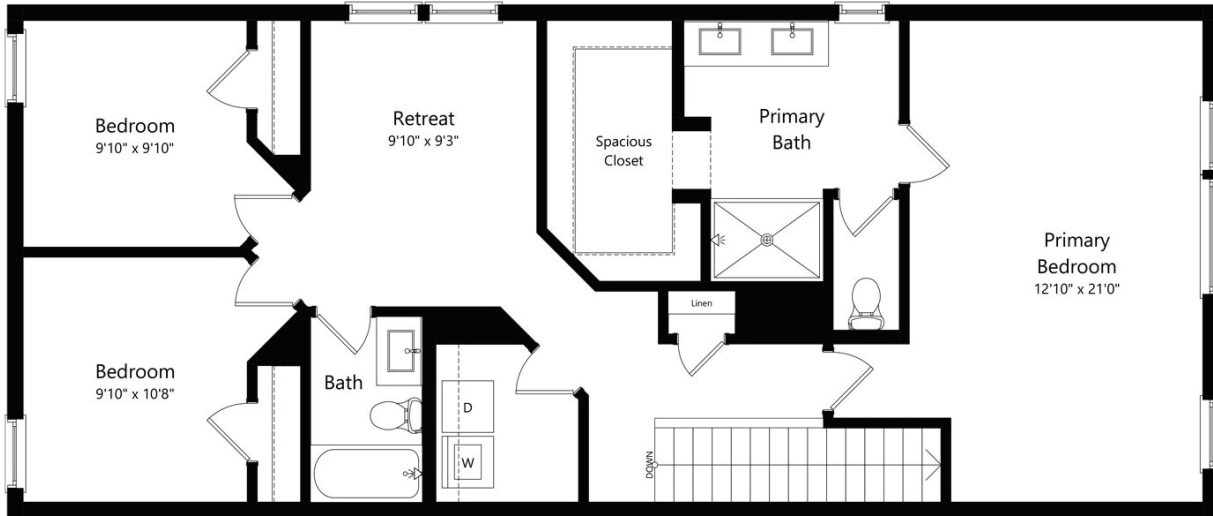

# TH-F

3 BED / 2.5 BATH

# 1643

SQ. FT.

	8350 W Hwy 290   Austin, TX 78736
	<a href="http://www.livesonora.com">www.livesonora.com</a>

Floor plans are artist's rendering. All dimensions are approximate. Actual product and specifications may vary in dimension or detail. Not all features are available in every rental. Please see a representative for details.