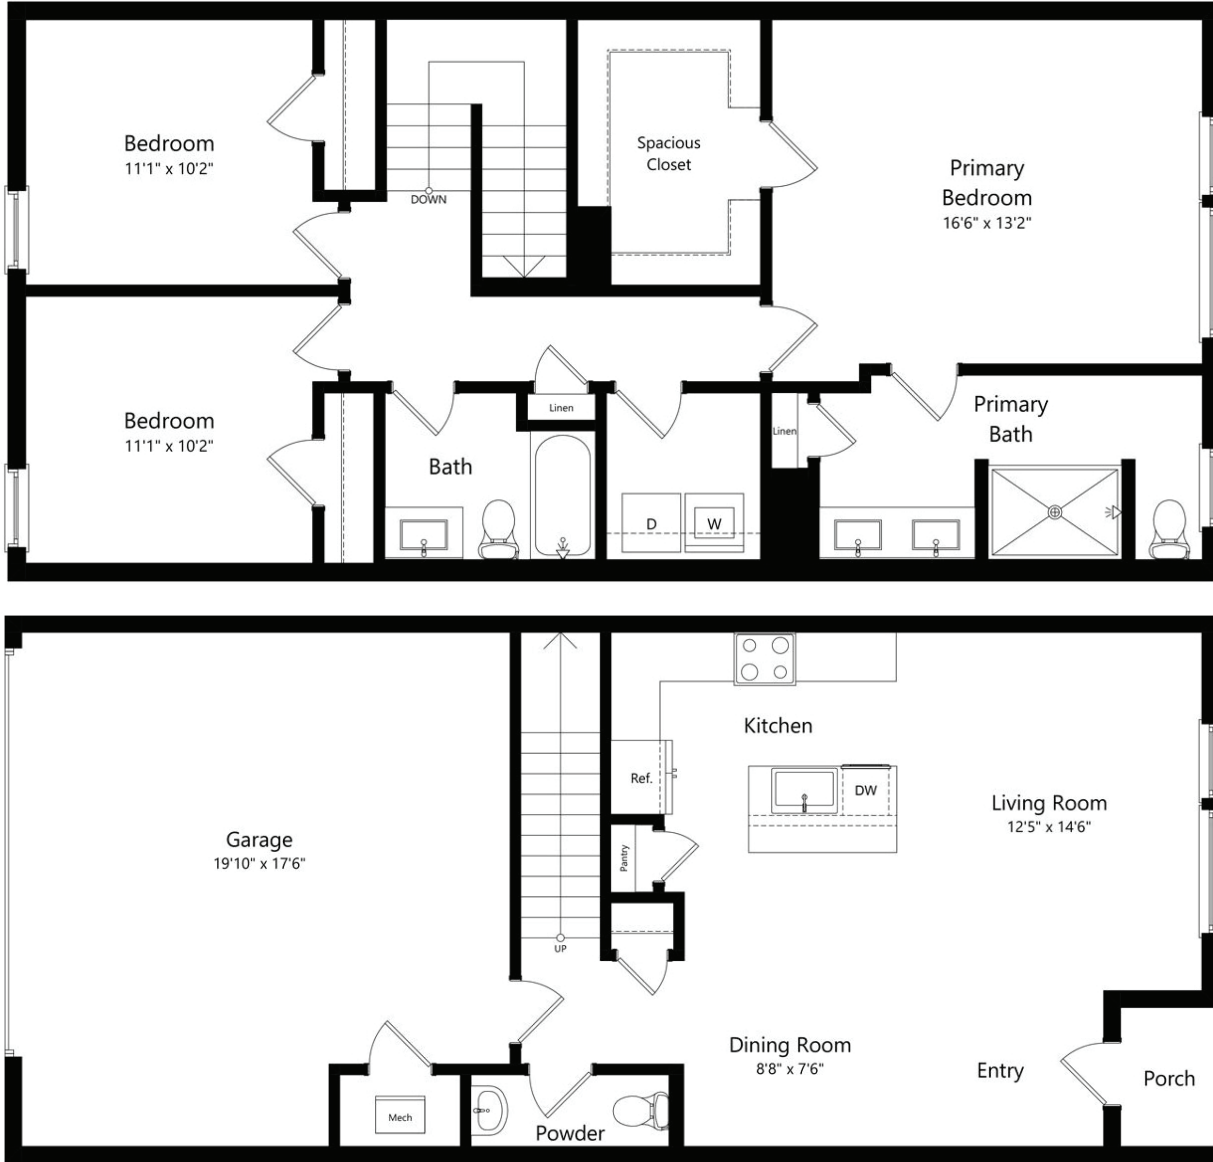

# TH-E

3 BED / 2.5 BATH

# 1858

SQ. FT.

	8350 W Hwy 290   Austin, TX 78736
	<a href="http://www.livesonora.com">www.livesonora.com</a>

*Floor plans are artist's rendering. All dimensions are approximate. Actual product and specifications may vary in dimension or detail. Not all features are available in every rental. Please see a representative for details.*