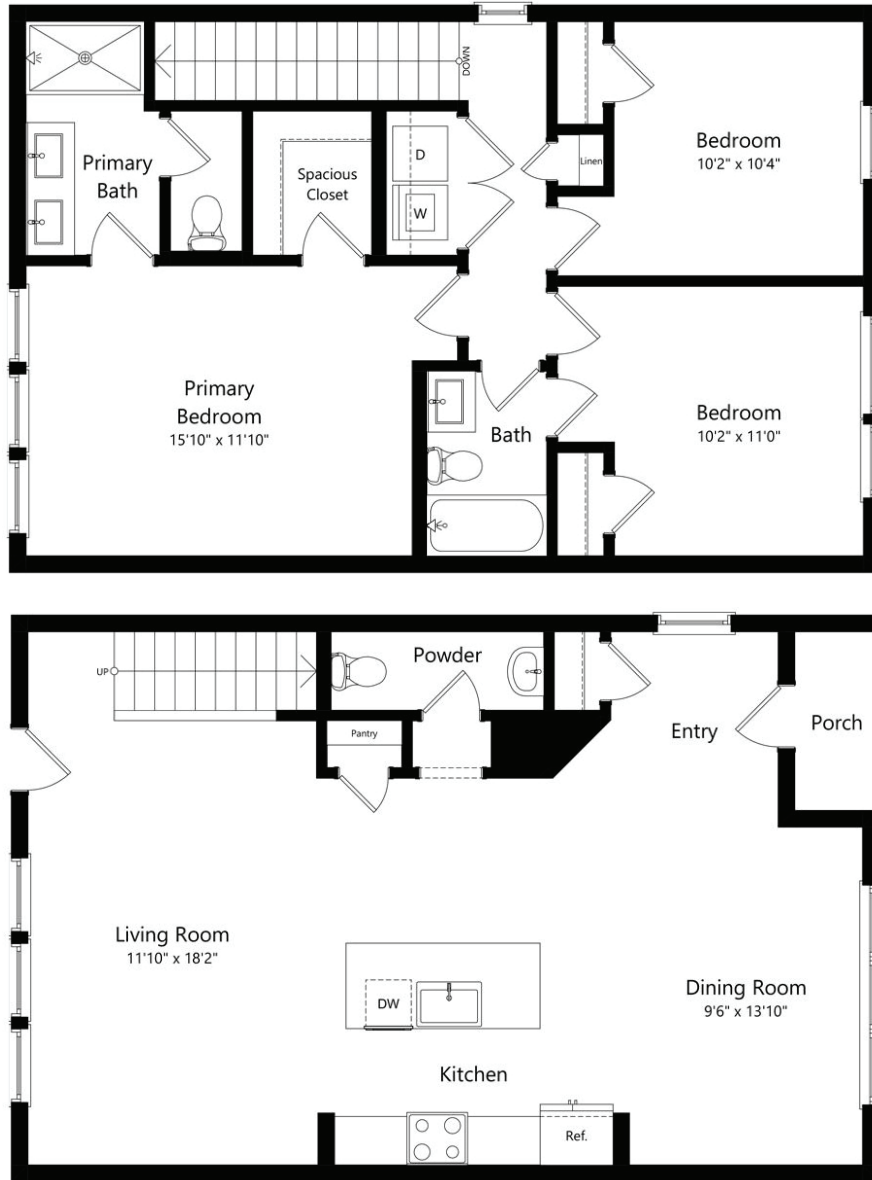

# SF-D

3 BED / 2.5 BATH

# 1607

SQ. FT.

	8350 W Hwy 290   Austin, TX 78736
	<a href="http://www.livesonora.com">www.livesonora.com</a>

*Floor plans are artist's rendering. All dimensions are approximate. Actual product and specifications may vary in dimension or detail. Not all features are available in every rental. Please see a representative for details.*