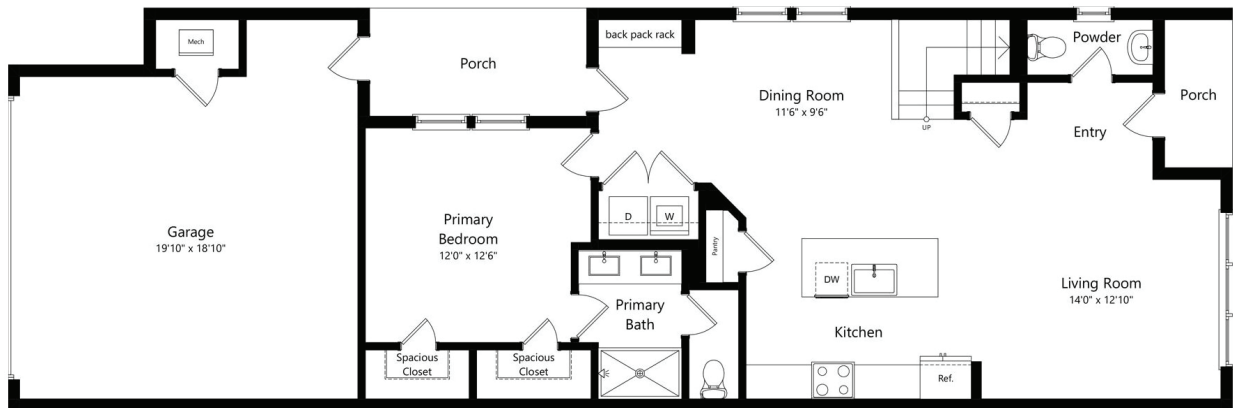

SF-C

2 BED / 2.5 BATH

1532

SQ. FT.

| | |
|---|--|
|  | 8350 W Hwy 290 Austin, TX 78736 |
| | www.livesonora.com |

Floor plans are artist's rendering. All dimensions are approximate. Actual product and specifications may vary in dimension or detail. Not all features are available in every rental. Please see a representative for details.