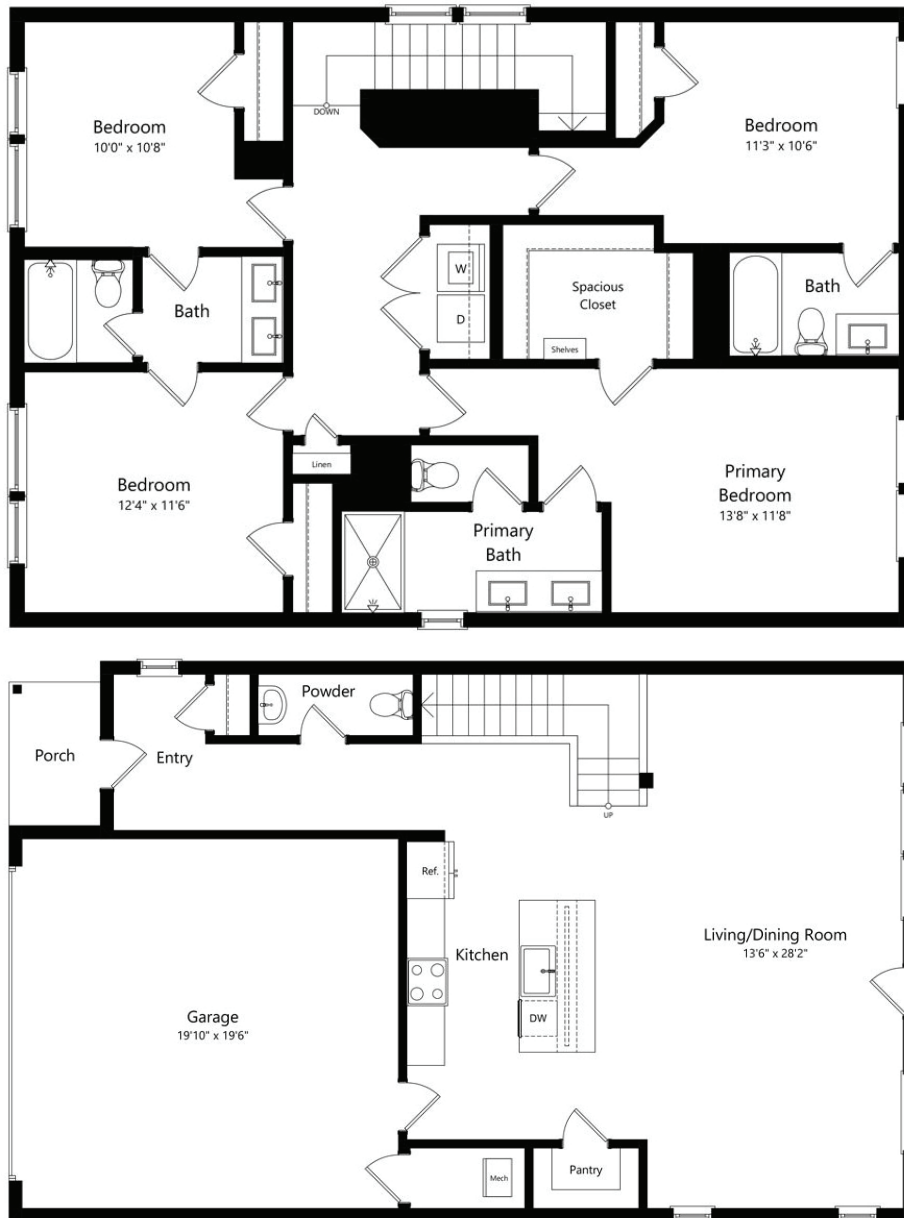

# SF-B

4 BED / 3.5 BATH

# 2115

SQ. FT.

	8350 W Hwy 290   Austin, TX 78736
	<a href="http://www.livesonora.com">www.livesonora.com</a>

*Floor plans are artist's rendering. All dimensions are approximate. Actual product and specifications may vary in dimension or detail. Not all features are available in every rental. Please see a representative for details.*