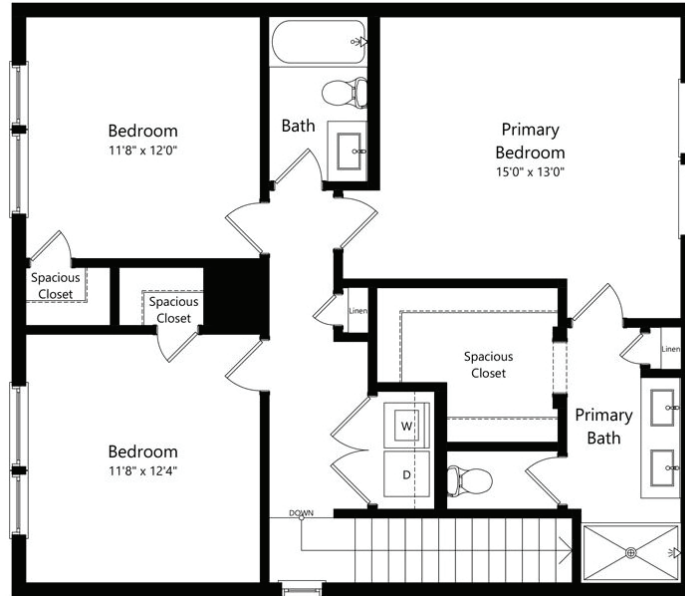

SF-A

3 BED / 2.5 BATH

1725

SQ. FT.

	8350 W Hwy 290 Austin, TX 78736
	www.livesonora.com

Floor plans are artist's rendering. All dimensions are approximate. Actual product and specifications may vary in dimension or detail. Not all features are available in every rental. Please see a representative for details.