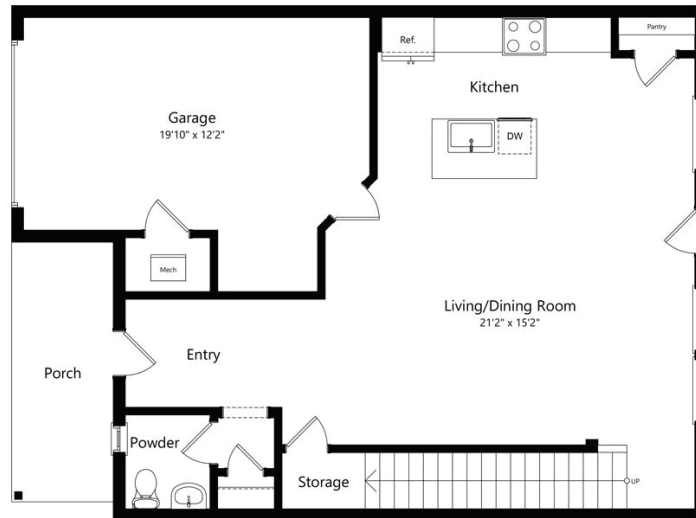

SF-A

3 BED / 2.5 BATH

1725

SQ. FT.

	8350 W Hwy 290 Austin, TX 78736
	www.livesonora.com

Floor plans are artist's rendering. All dimensions are approximate. Actual product and specifications may vary in dimension or detail. Not all features are available in every rental. Please see a representative for details.