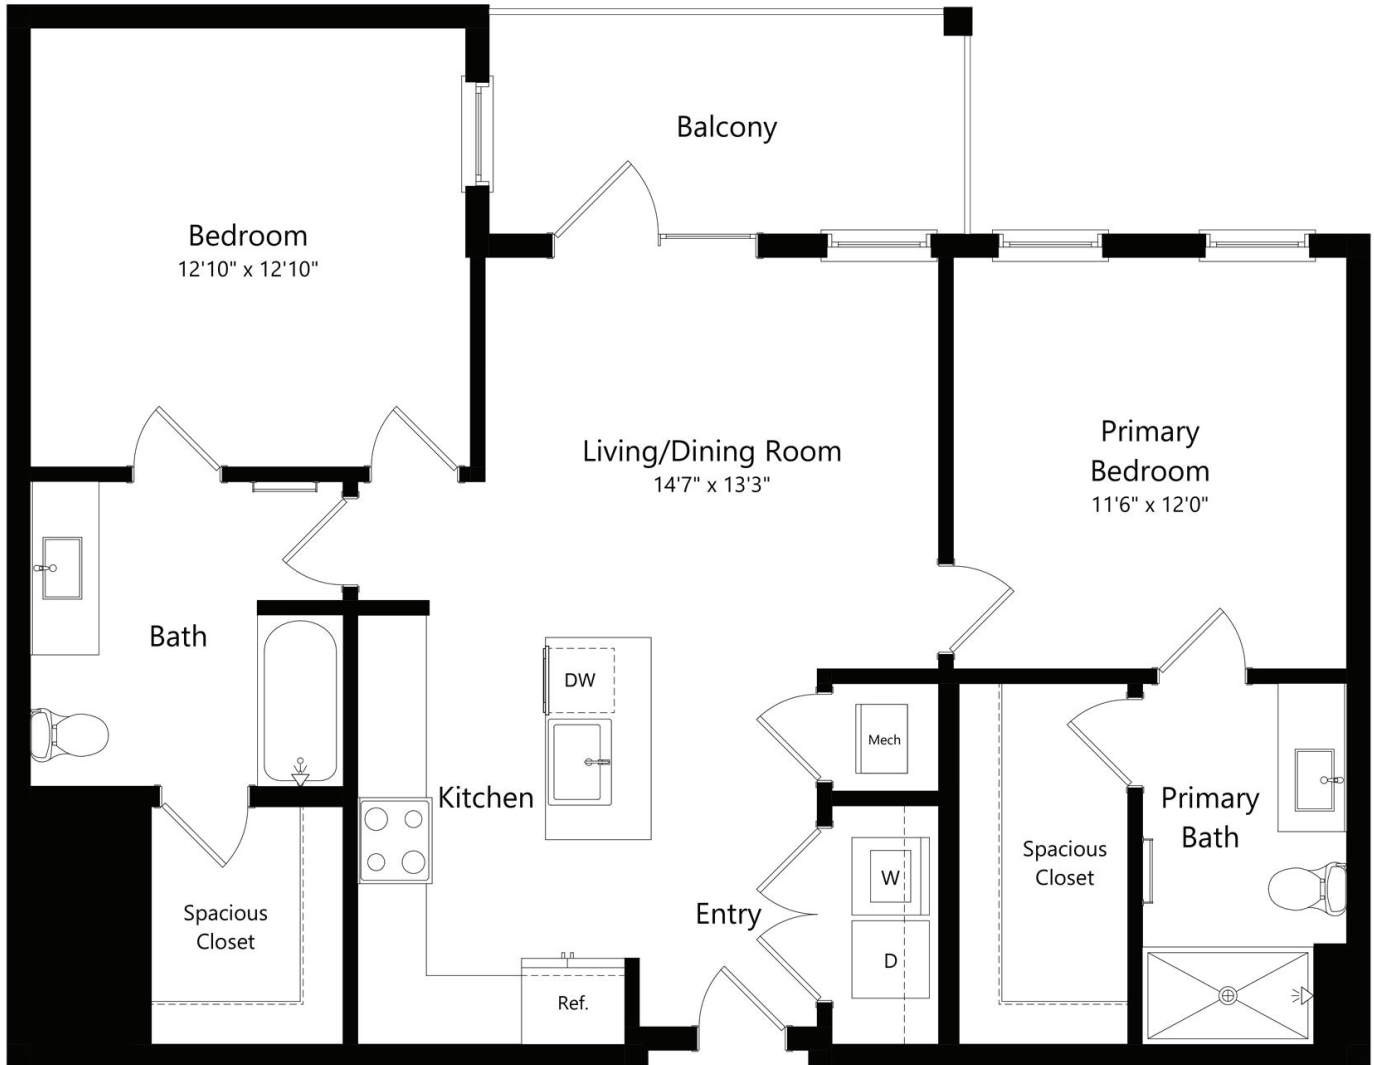

B8

2 BED / 2 BATH

989

SQ. FT.

	8350 W Hwy 290 Austin, TX 78736
	www.livesonora.com

Floor plans are artist's rendering. All dimensions are approximate. Actual product and specifications may vary in dimension or detail. Not all features are available in every rental. Please see a representative for details.