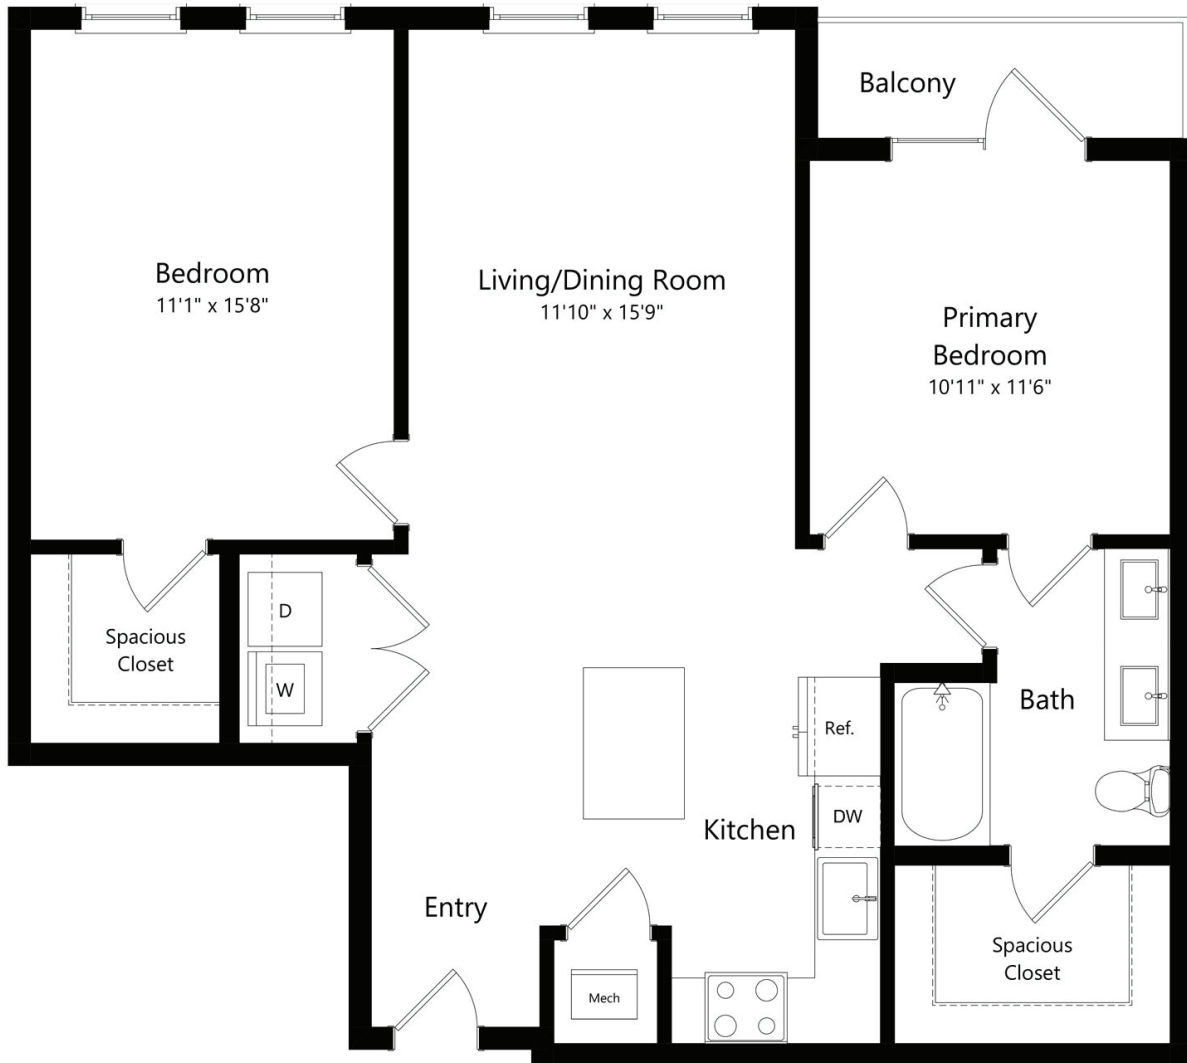

B6

2 BED / 1 BATH

1017

SQ. FT.

	8350 W Hwy 290 Austin, TX 78736
	www.livesonora.com

Floor plans are artist's rendering. All dimensions are approximate. Actual product and specifications may vary in dimension or detail. Not all features are available in every rental. Please see a representative for details.