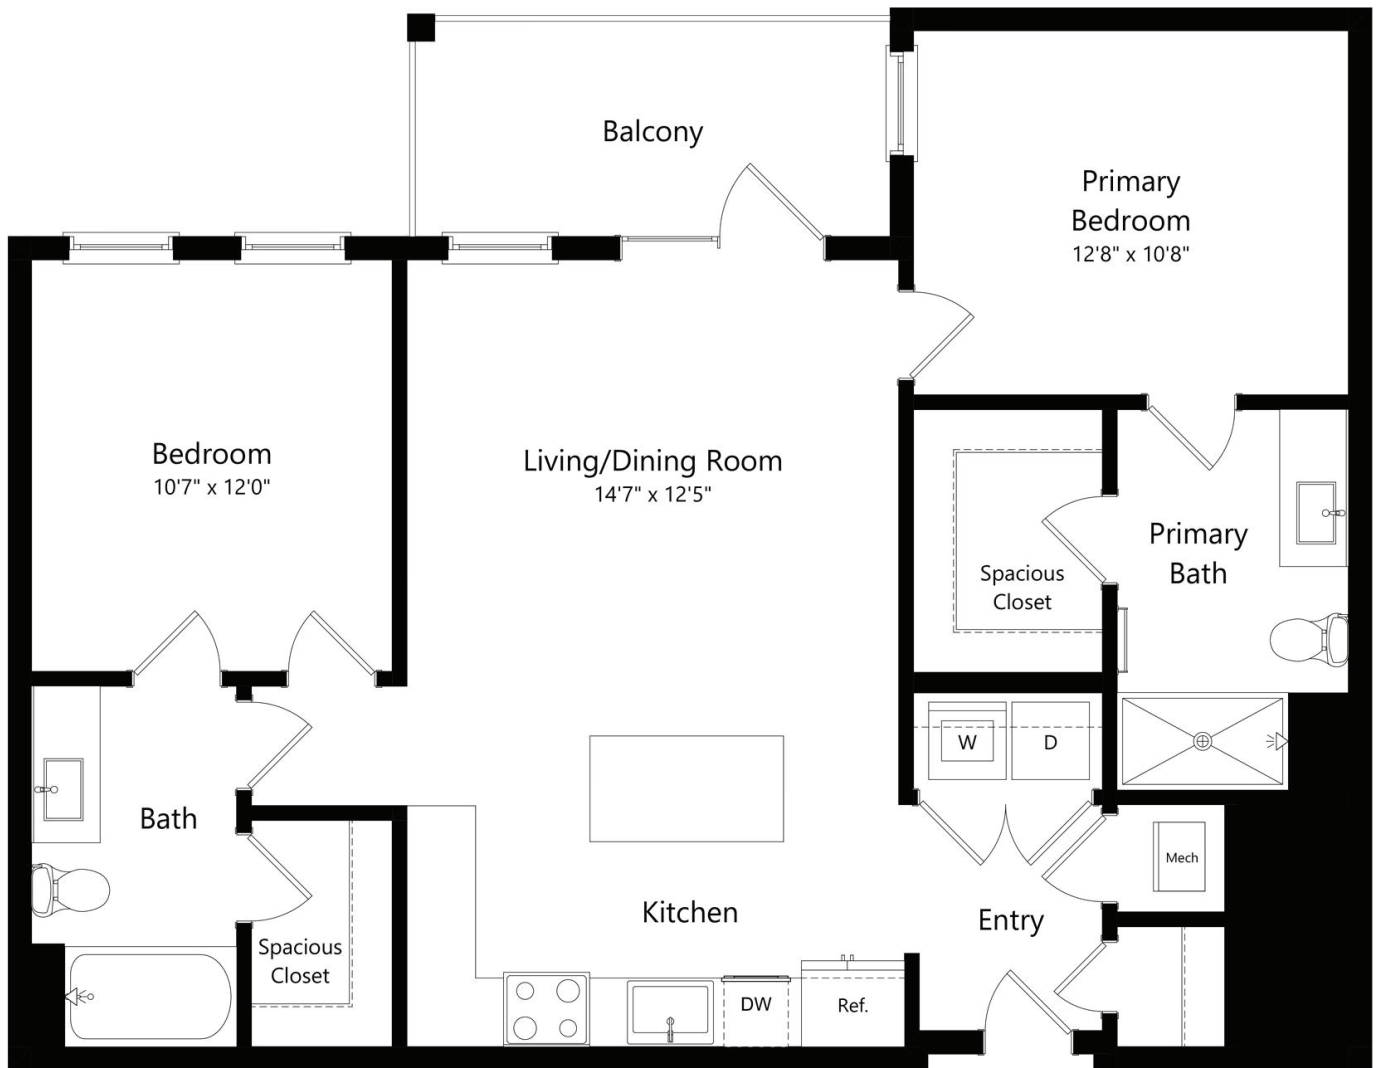

# B5

2 BED / 2 BATH

# 989

SQ. FT.

	8350 W Hwy 290   Austin, TX 78736
	<a href="http://www.livesonora.com">www.livesonora.com</a>

*Floor plans are artist's rendering. All dimensions are approximate. Actual product and specifications may vary in dimension or detail. Not all features are available in every rental. Please see a representative for details.*