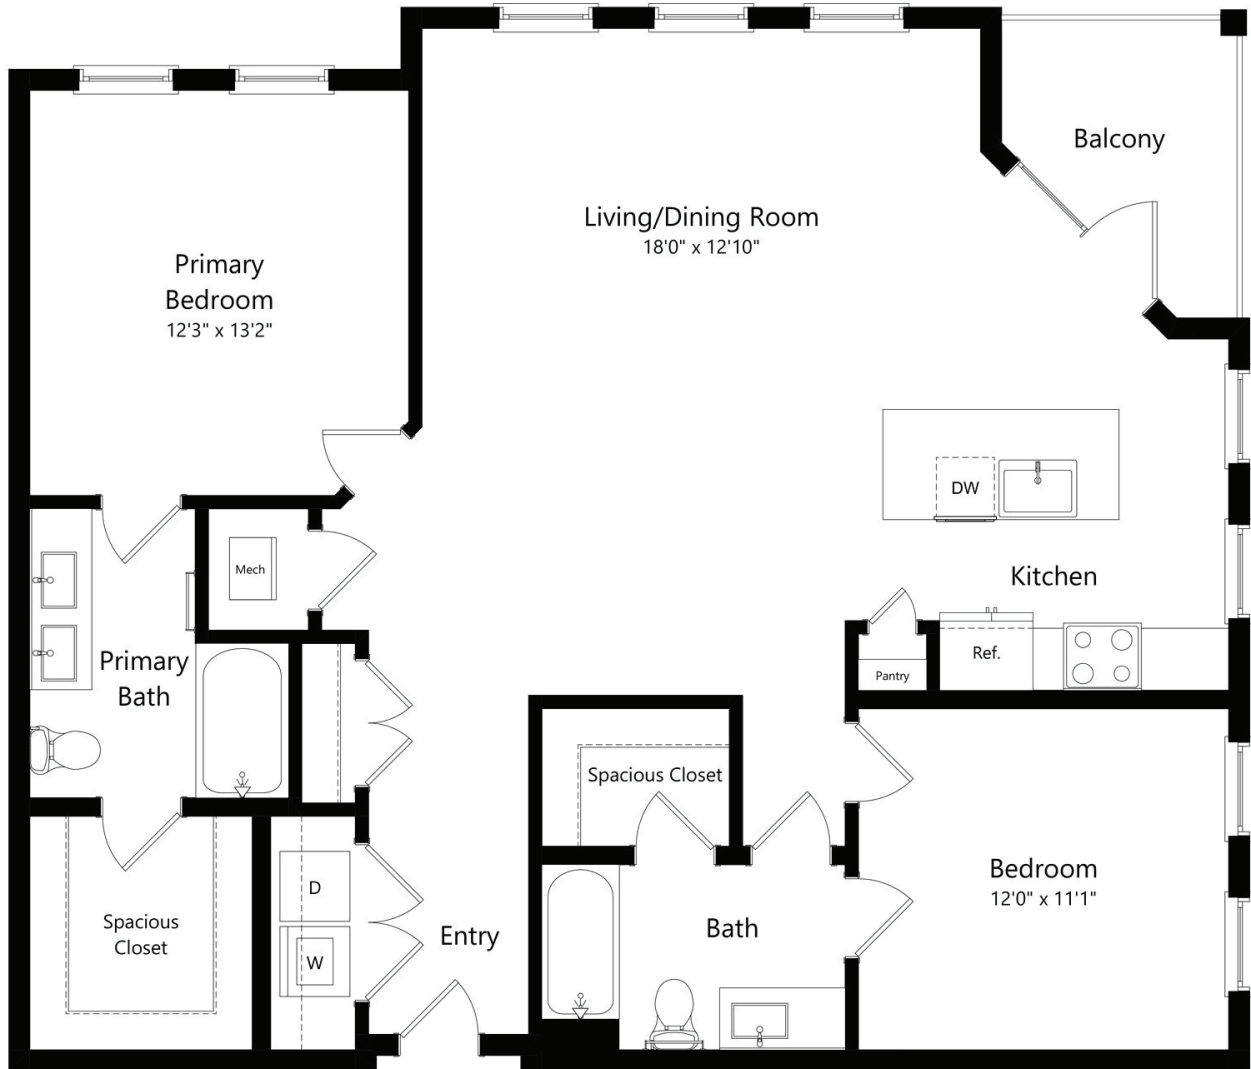

B3

2 BED / 2 BATH

1255

SQ. FT.

	8350 W Hwy 290 Austin, TX 78736
	www.livesonora.com

Floor plans are artist's rendering. All dimensions are approximate. Actual product and specifications may vary in dimension or detail. Not all features are available in every rental. Please see a representative for details.