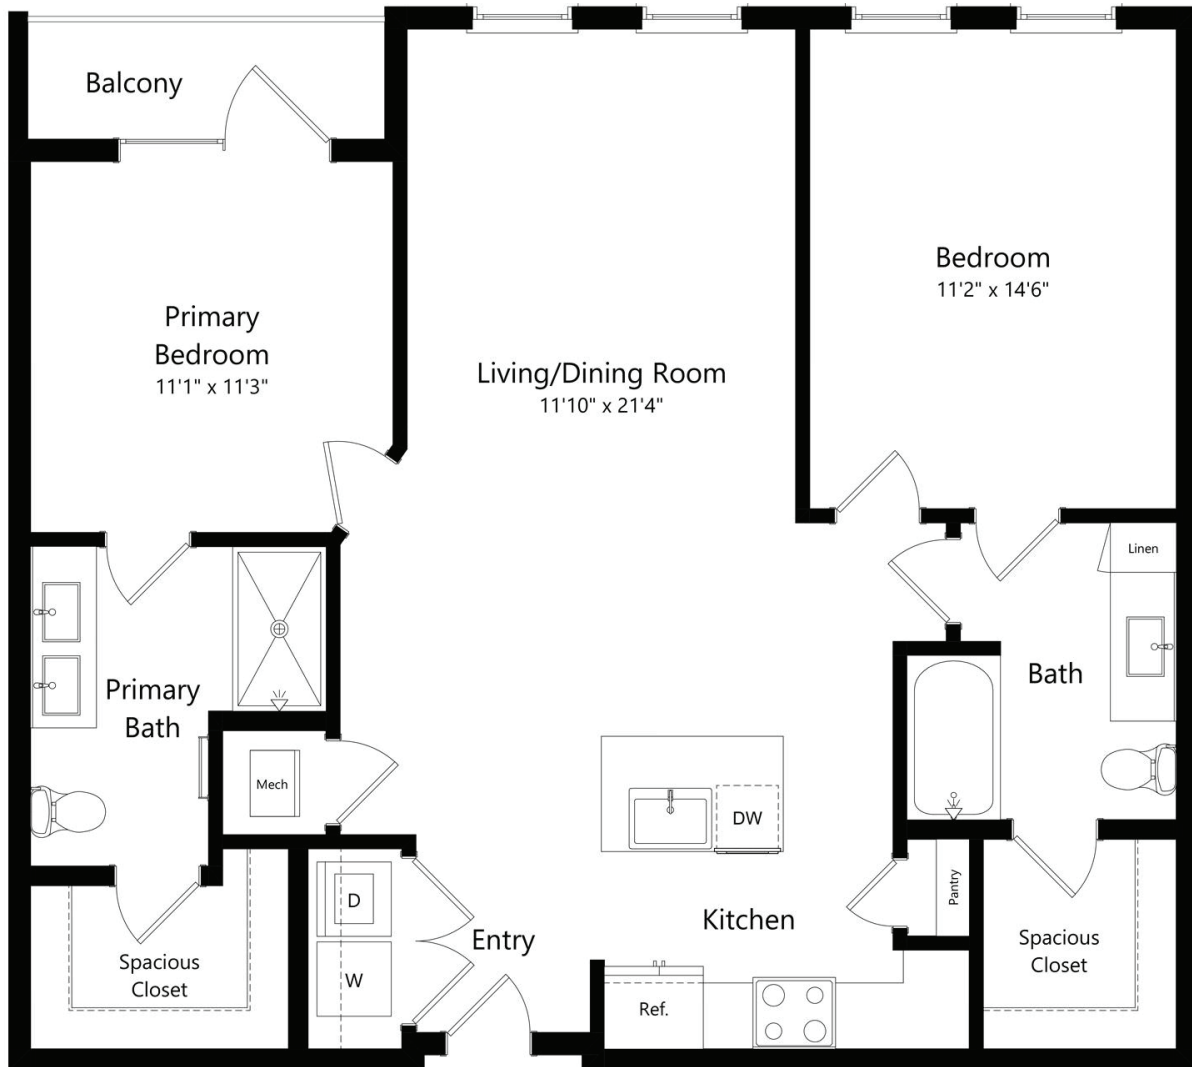

B2

2 BED / 2 BATH

1090

SQ. FT.

	8350 W Hwy 290 Austin, TX 78736
	www.livesonora.com

Floor plans are artist's rendering. All dimensions are approximate. Actual product and specifications may vary in dimension or detail. Not all features are available in every rental. Please see a representative for details.