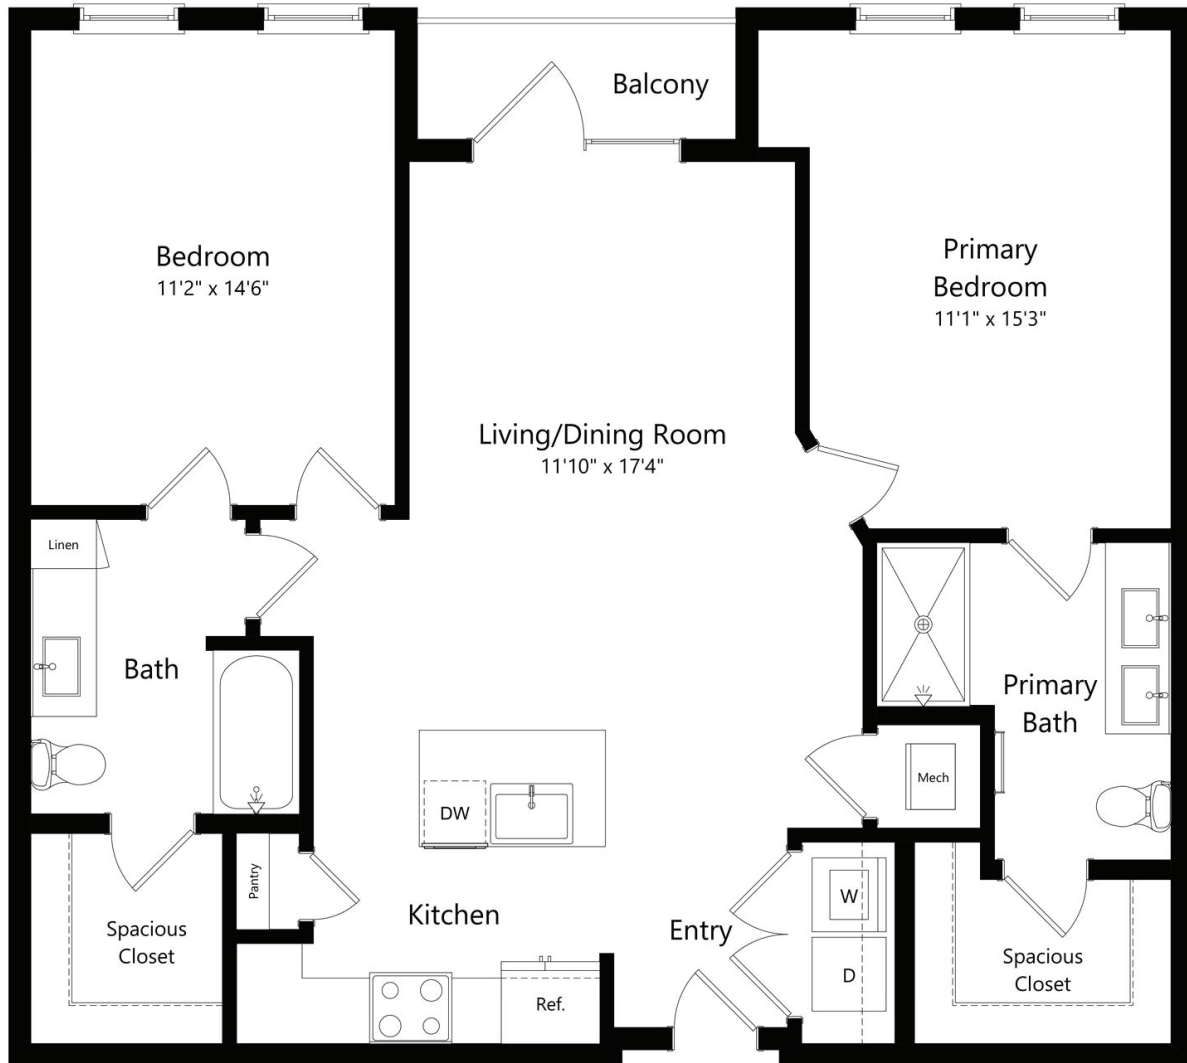

B1

2 BED / 2 BATH

1090

SQ. FT.

	8350 W Hwy 290 Austin, TX 78736
	www.livesonora.com

Floor plans are artist's rendering. All dimensions are approximate. Actual product and specifications may vary in dimension or detail. Not all features are available in every rental. Please see a representative for details.