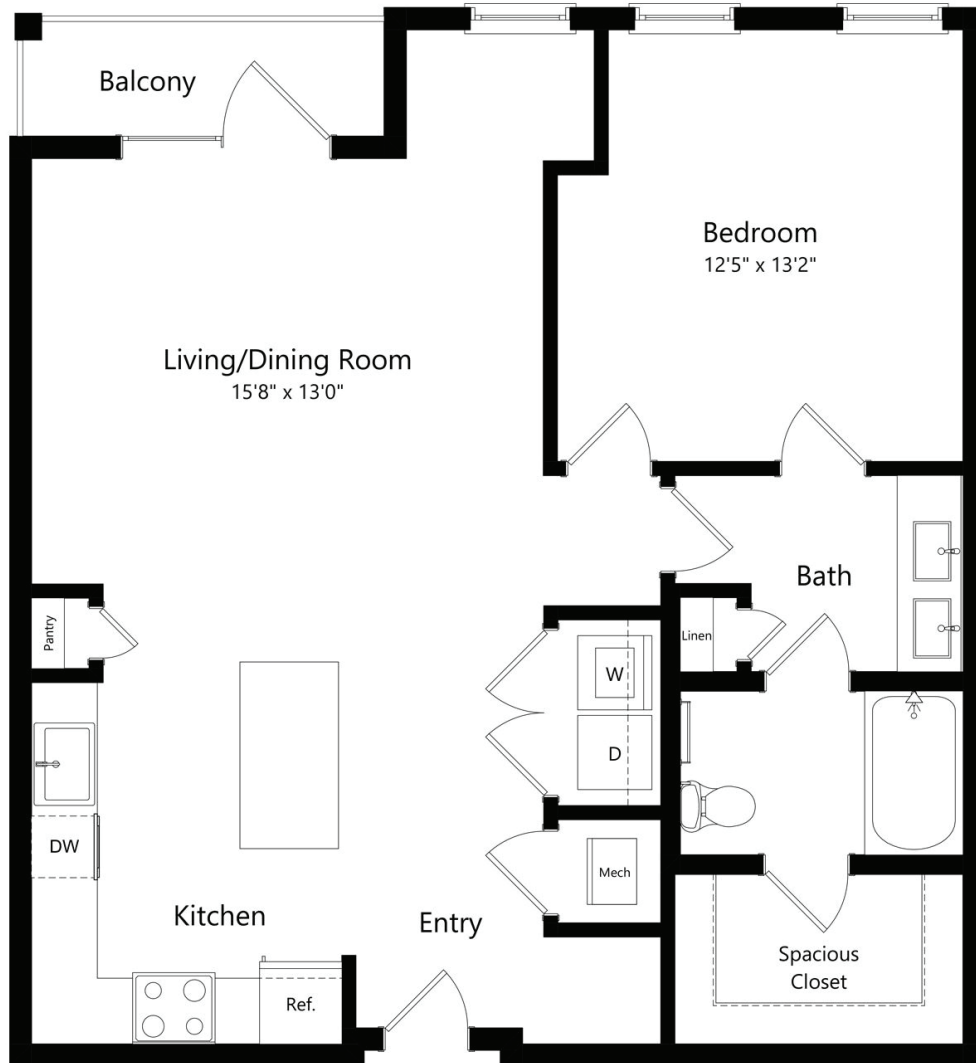

A4

1 BED / 1 BATH

882

SQ. FT.

	8350 W Hwy 290 Austin, TX 78736
	www.livesonora.com

Floor plans are artist's rendering. All dimensions are approximate. Actual product and specifications may vary in dimension or detail. Not all features are available in every rental. Please see a representative for details.