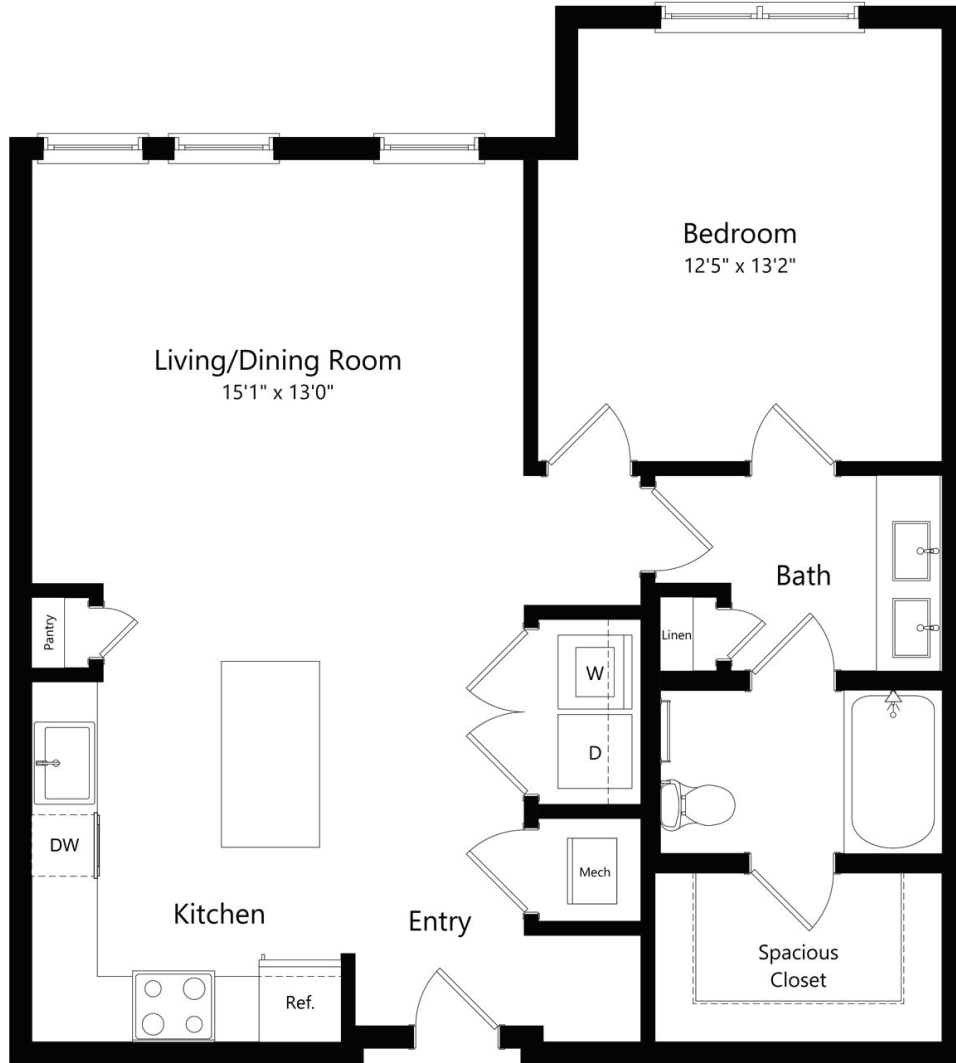

# A3

1 BED / 1 BATH

# 820

SQ. FT.

	8350 W Hwy 290   Austin, TX 78736
	<a href="http://www.livesonora.com">www.livesonora.com</a>

*Floor plans are artist's rendering. All dimensions are approximate. Actual product and specifications may vary in dimension or detail. Not all features are available in every rental. Please see a representative for details.*