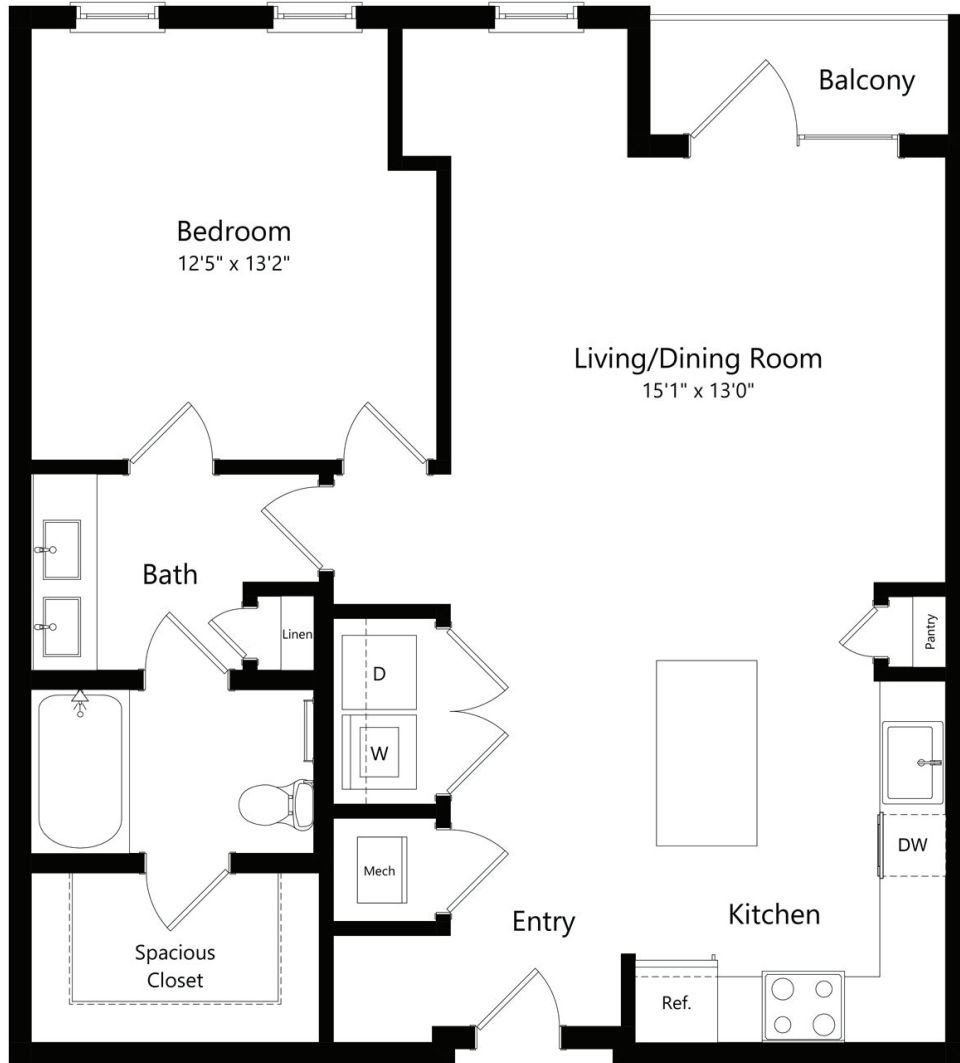

# A2

1 BED / 1 BATH

# 846

SQ. FT.

	8350 W Hwy 290   Austin, TX 78736
	<a href="http://www.livesonora.com">www.livesonora.com</a>

*Floor plans are artist's rendering. All dimensions are approximate. Actual product and specifications may vary in dimension or detail. Not all features are available in every rental. Please see a representative for details.*